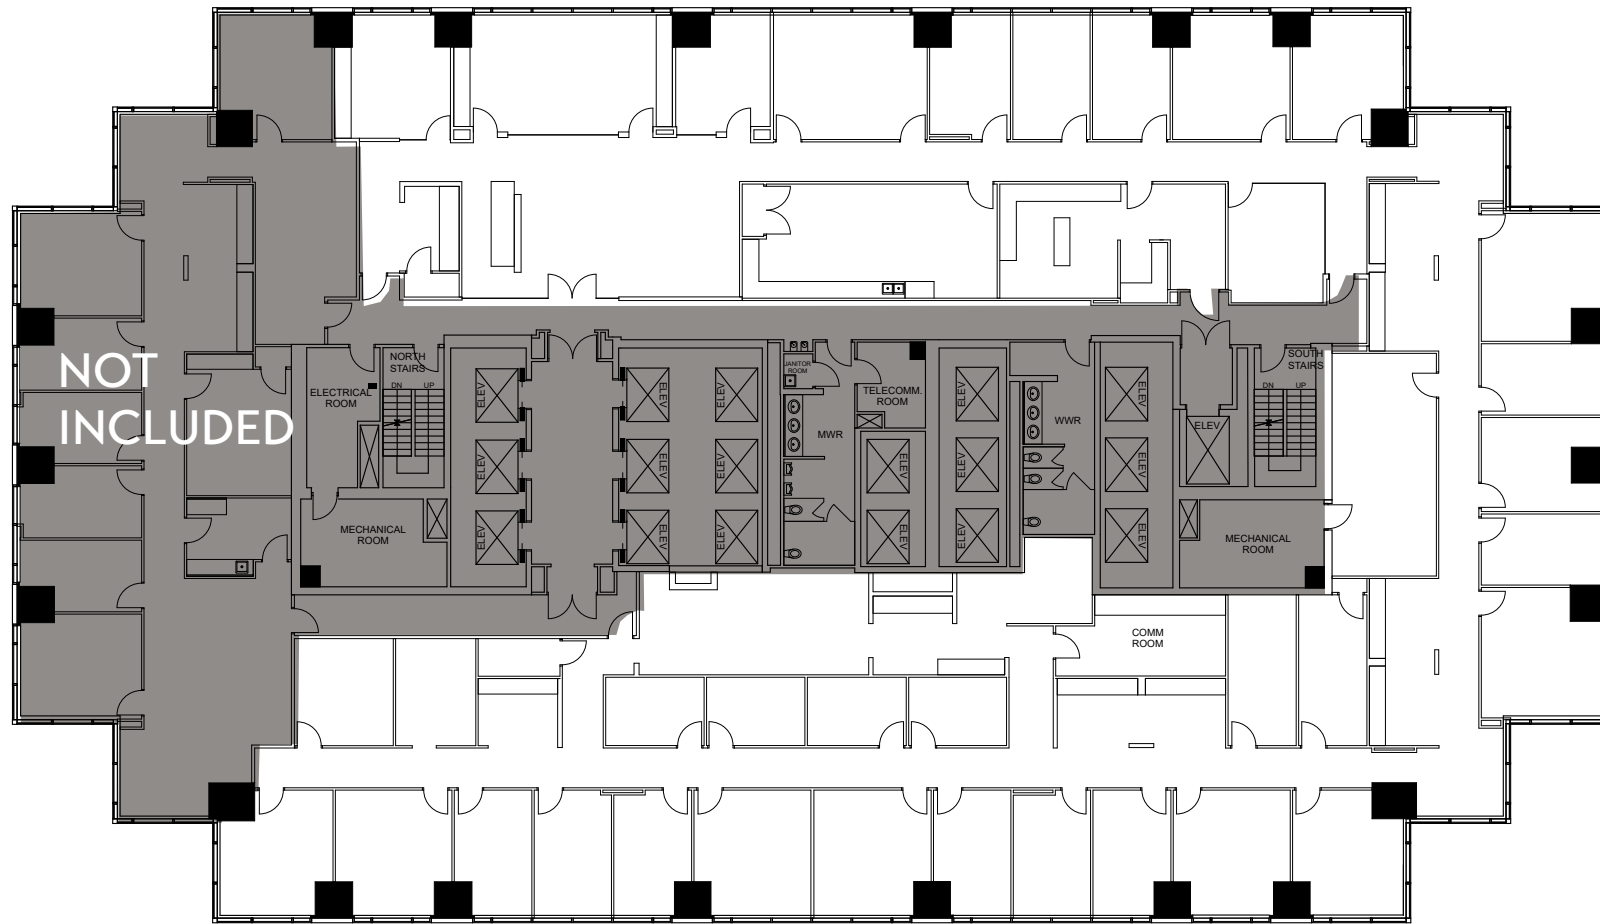

Suite 900

16,271 RSF

BANK OF AMERICA
PLAZA

Philip J. Weber, CCIM, CPM

First Vice President
+1 813 380 8035
philip.weber@cbre.com

Barry Hanerfeld

Senior Vice President
+1 813 334 7561
barry.hanerfeld@cbre.com