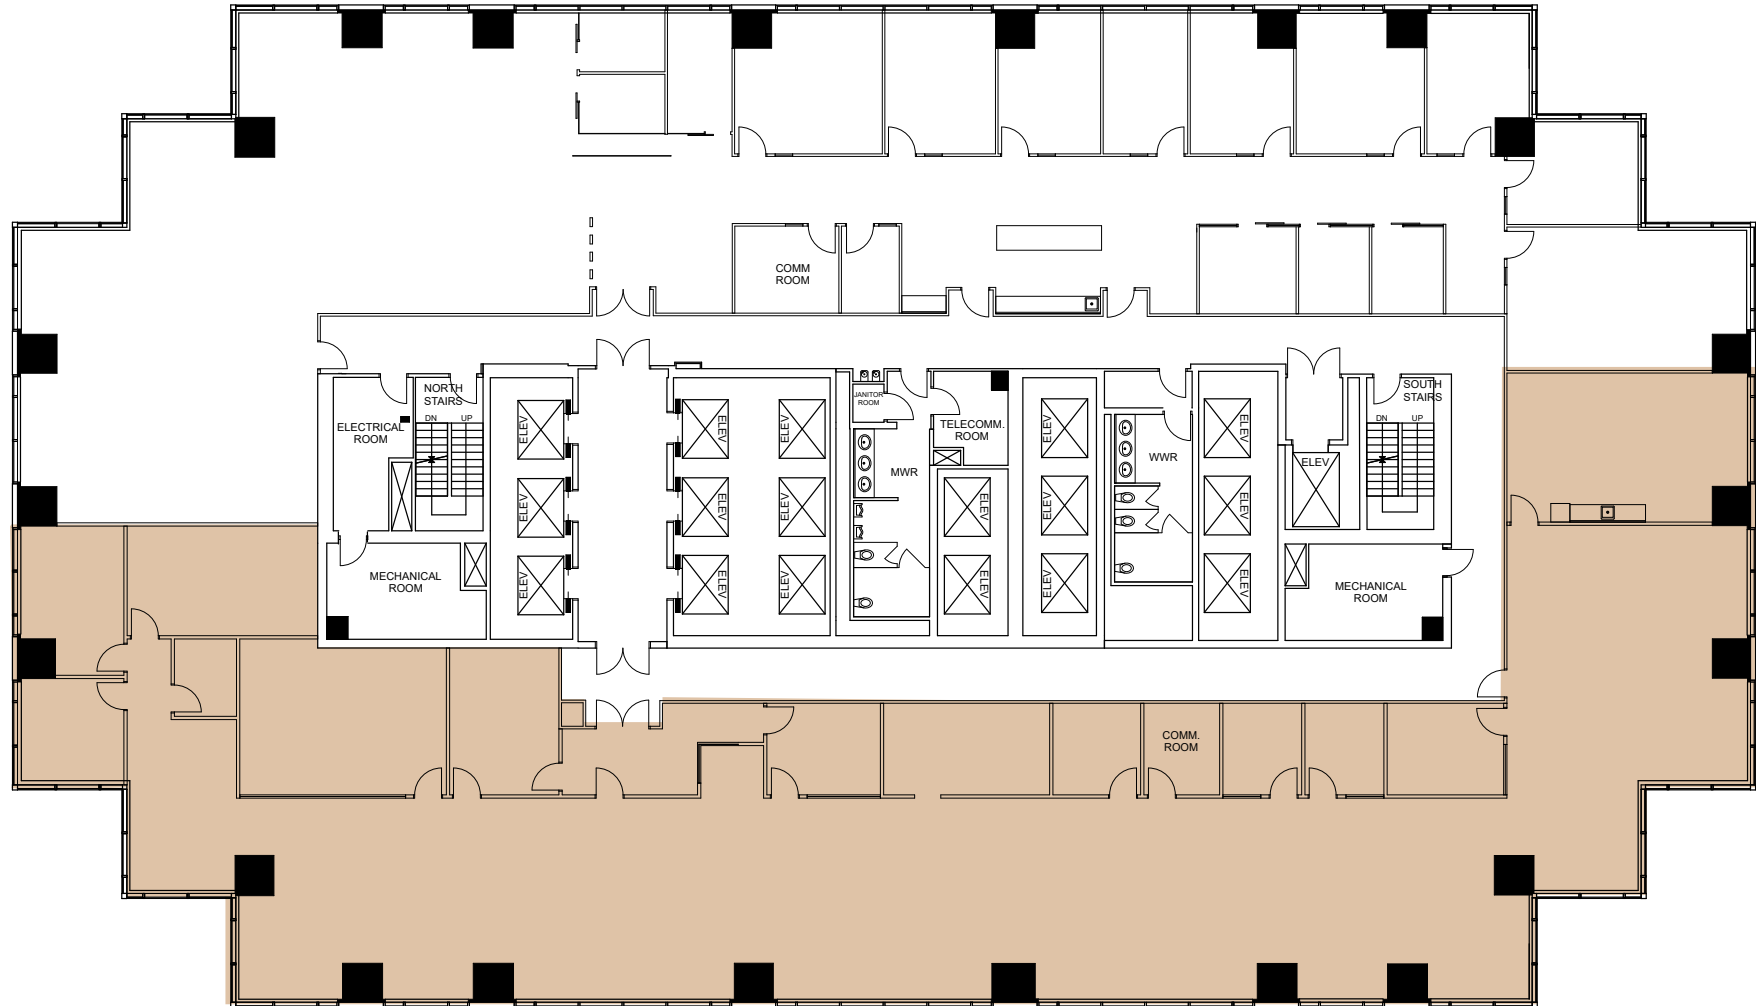

# Suite 800

10,718 RSF

BANK OF AMERICA  
PLAZA

**Philip J. Weber, CCIM, CPM**

First Vice President  
+1 813 380 8035  
philip.weber@cbre.com

**Barry Hanerfeld**

Senior Vice President  
+1 813 334 7561  
barry.hanerfeld@cbre.com