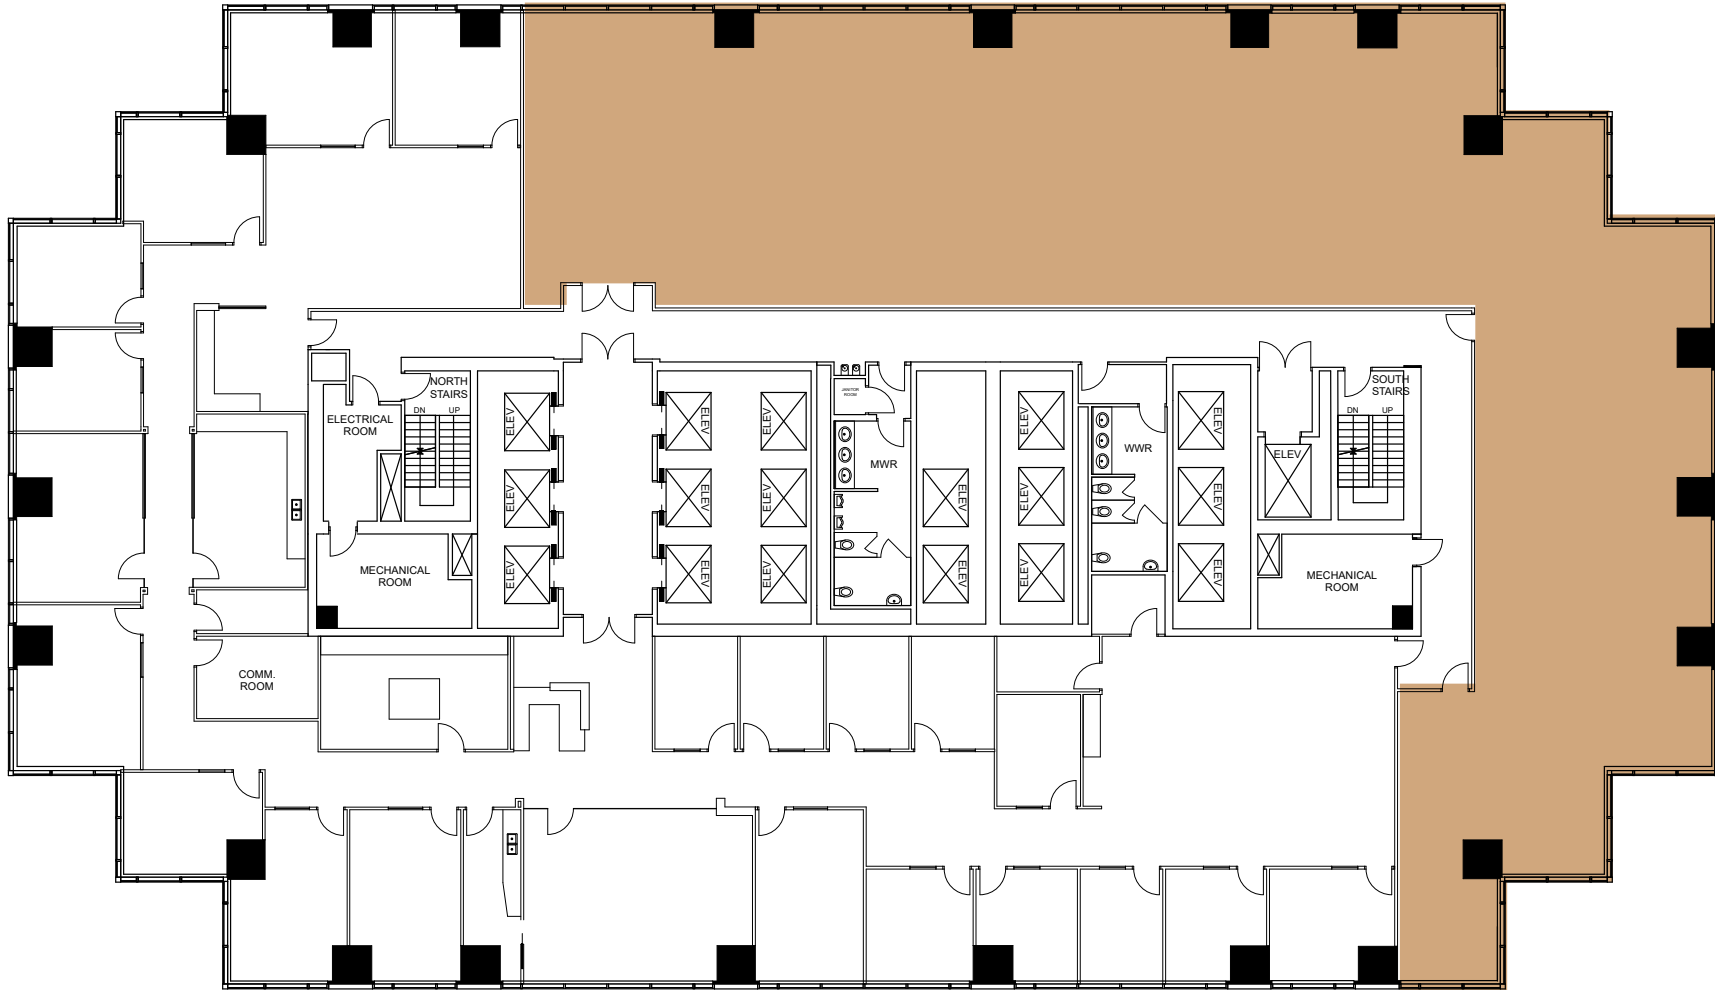

Suite 750

8,944 RSF

BANK OF AMERICA
PLAZA

Philip J. Weber, CCIM, CPM

First Vice President
+1 813 380 8035
philip.weber@cbre.com

Barry Hanerfeld

Senior Vice President
+1 813 334 7561
barry.hanerfeld@cbre.com