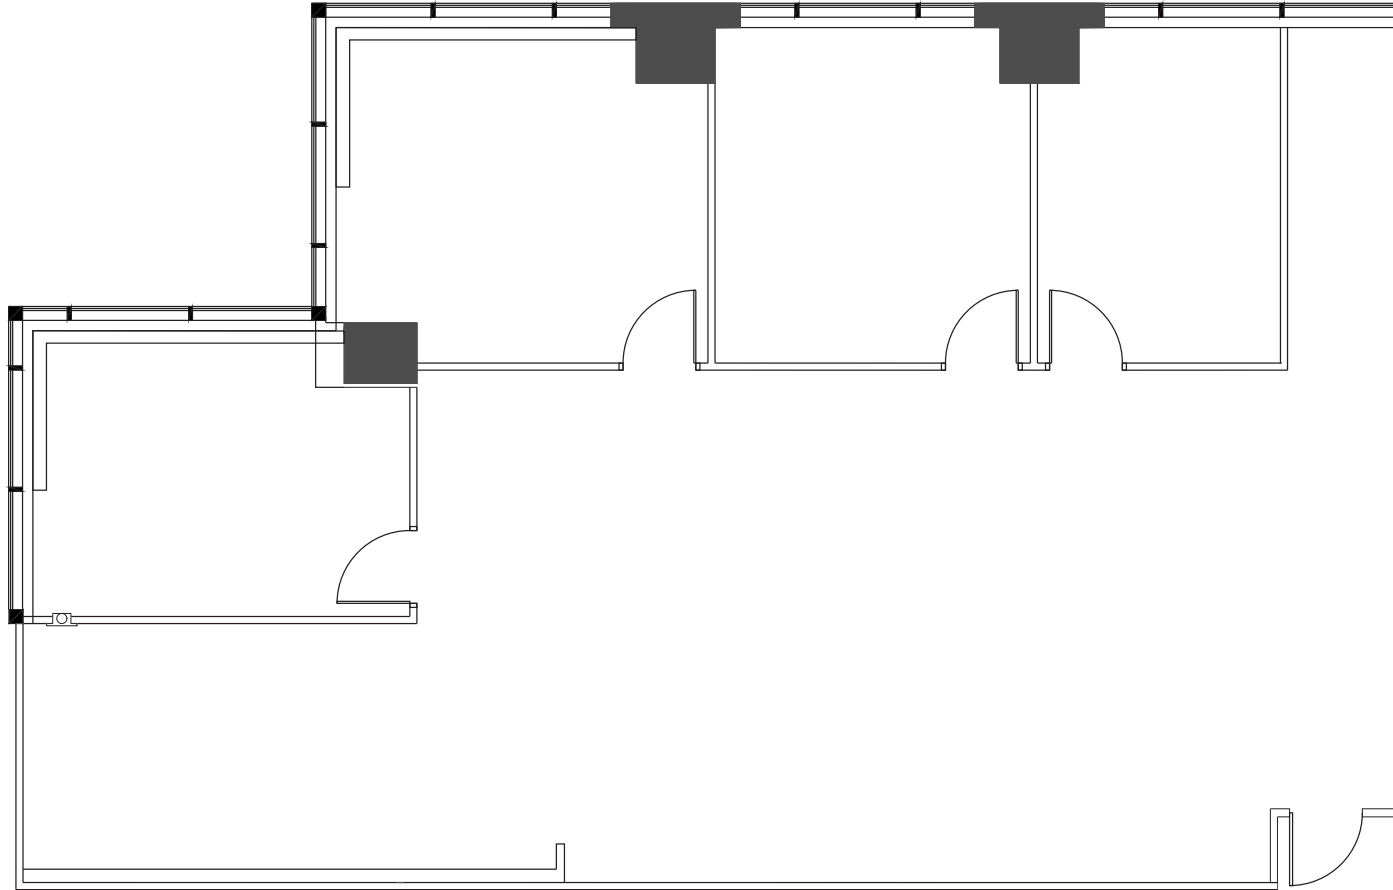

Suite 3475

2,366 RSF

BANK OF AMERICA
PLAZA

Philip J. Weber, CCIM, CPM

First Vice President
+1 813 380 8035
philip.weber@cbre.com

Barry Hanerfeld

Senior Vice President
+1 813 334 7561
barry.hanerfeld@cbre.com