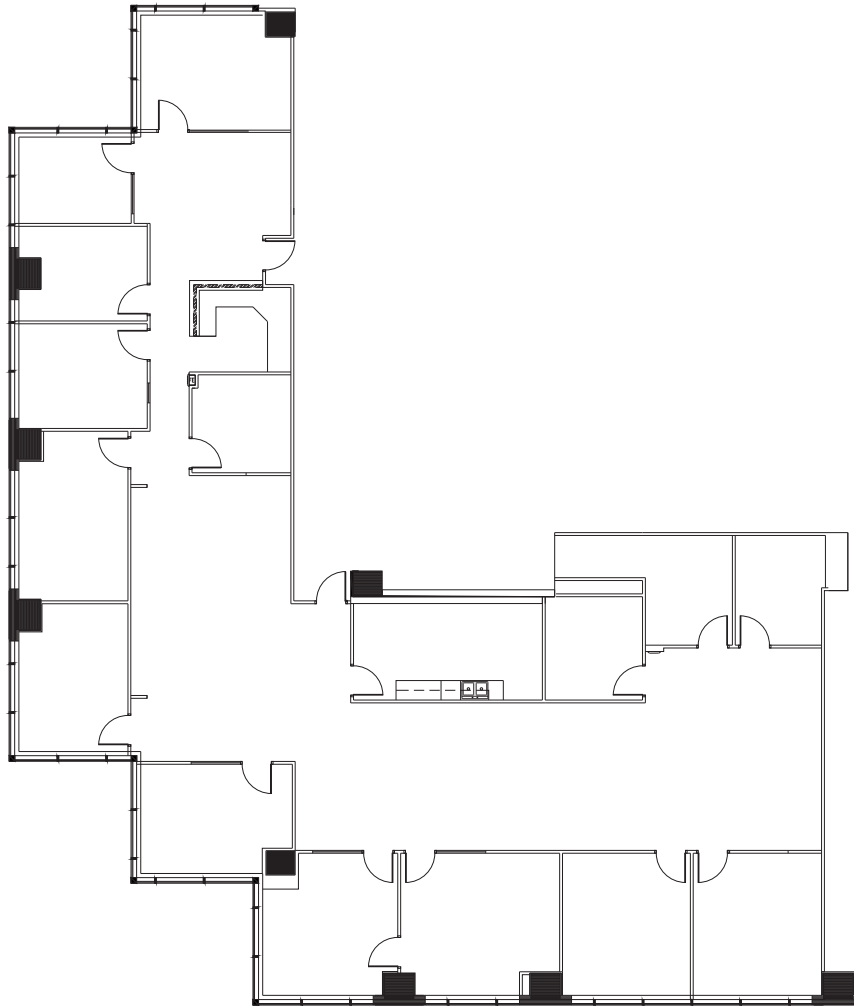

# Suite 3220

6,208 RSF

BANK OF AMERICA  
PLAZA

**Philip J. Weber, CCIM, CPM**

First Vice President  
+1 813 380 8035  
philip.weber@cbre.com

**Barry Hanerfeld**

Senior Vice President  
+1 813 334 7561  
barry.hanerfeld@cbre.com