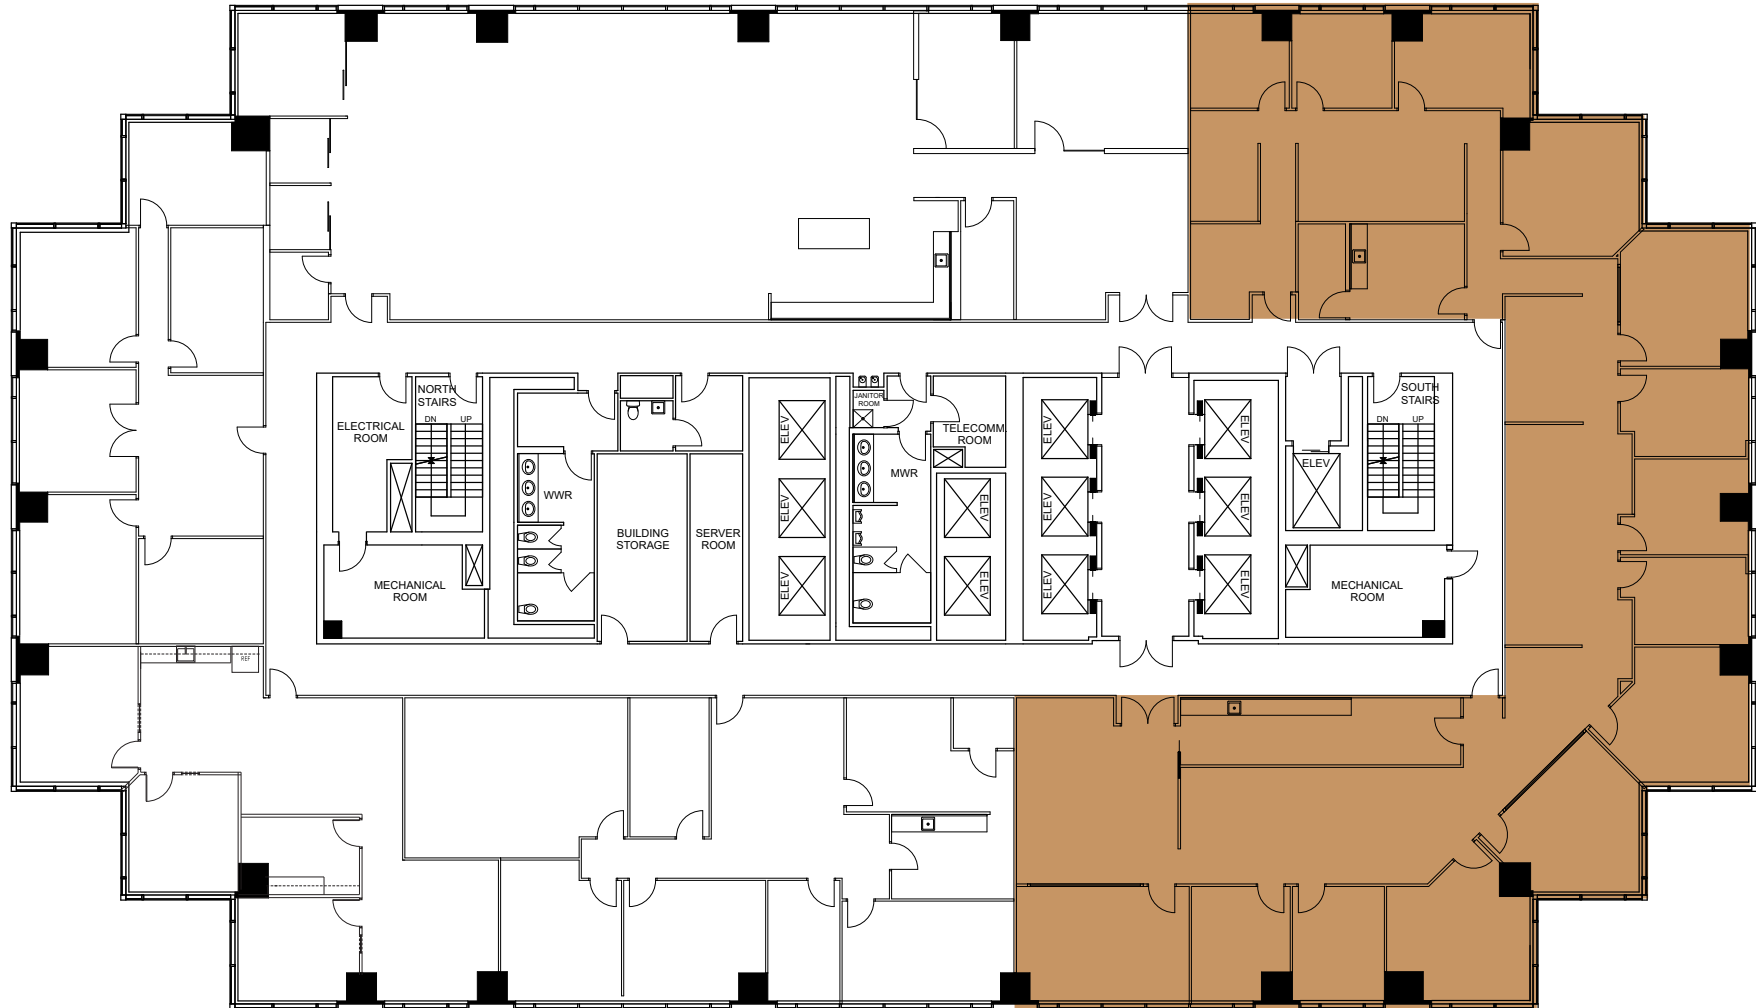

Suite 2400

7,783 RSF

BANK OF AMERICA
PLAZA

Philip J. Weber, CCIM, CPM

First Vice President
+1 813 380 8035
philip.weber@cbre.com

Barry Hanerfeld

Senior Vice President
+1 813 334 7561
barry.hanerfeld@cbre.com