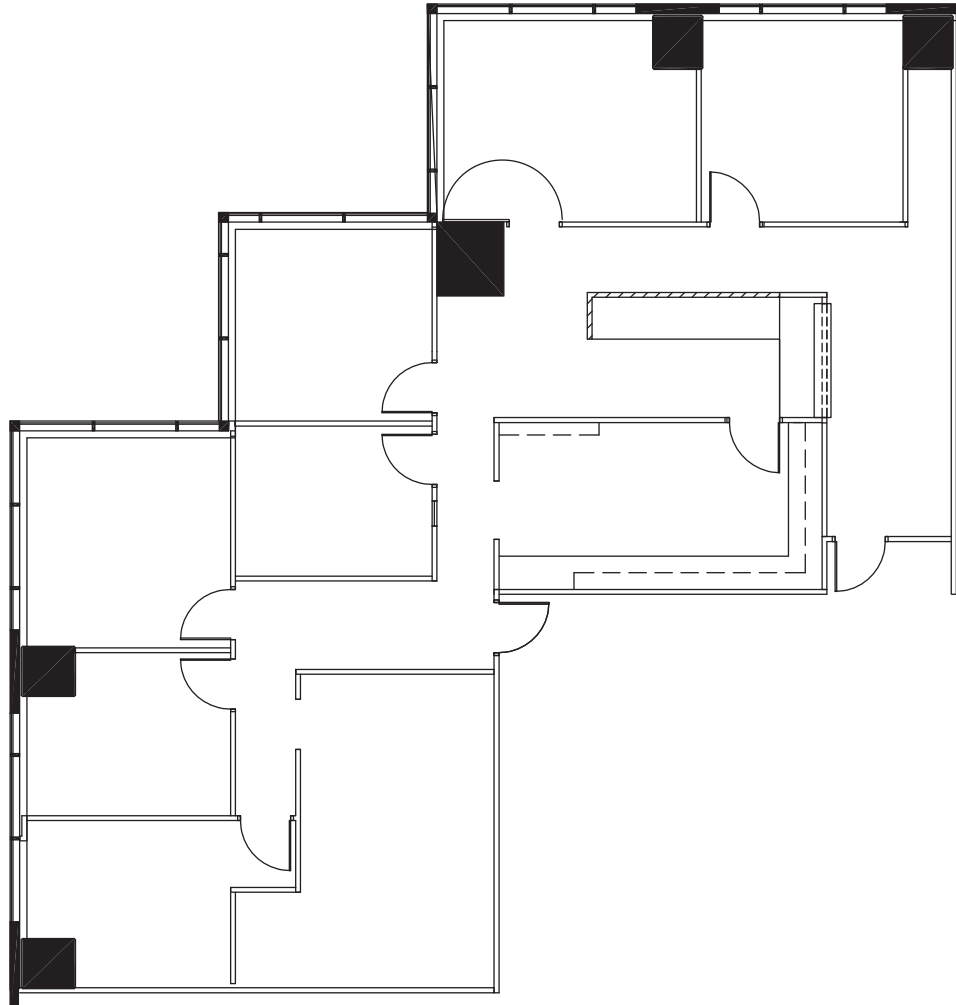

Suite 2330

2,870 RSF

BANK OF AMERICA
PLAZA

Philip J. Weber, CCIM, CPM

First Vice President
+1 813 380 8035
philip.weber@cbre.com

Barry Hanerfeld

Senior Vice President
+1 813 334 7561
barry.hanerfeld@cbre.com