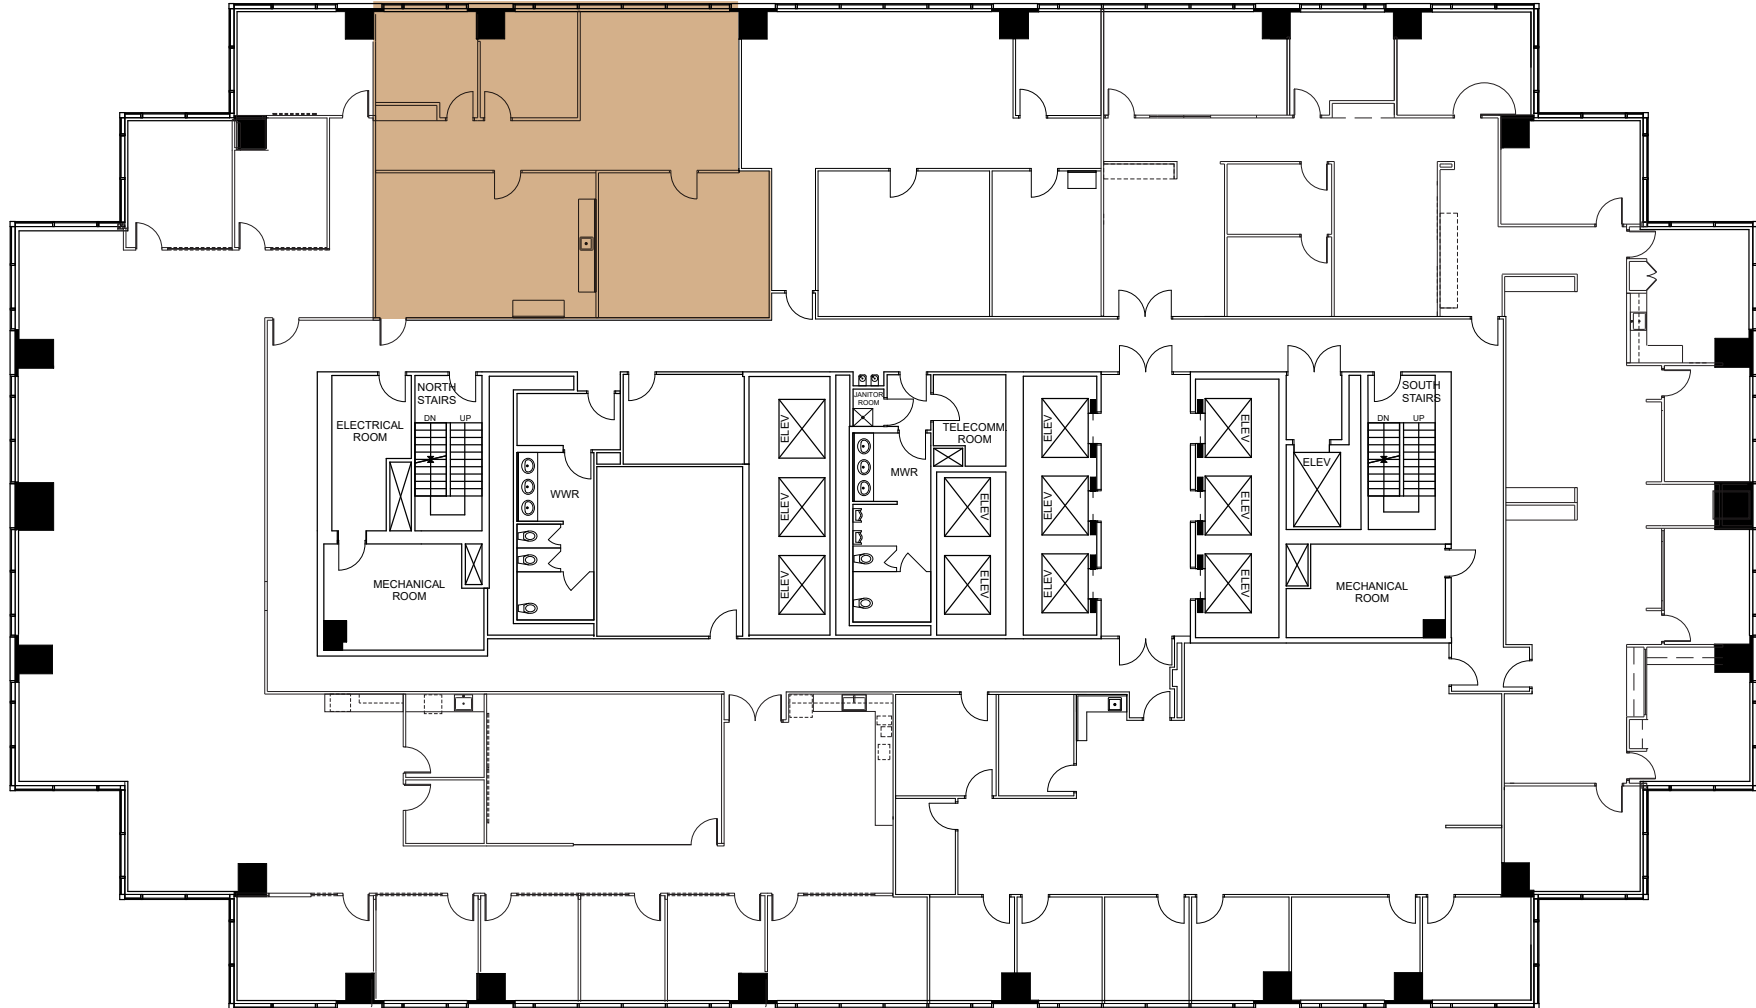

Suite 2230A

2,100 RSF

BANK OF AMERICA
PLAZA

Philip J. Weber, CCIM, CPM

First Vice President
+1 813 380 8035
philip.weber@cbre.com

Barry Hanerfeld

Senior Vice President
+1 813 334 7561
barry.hanerfeld@cbre.com