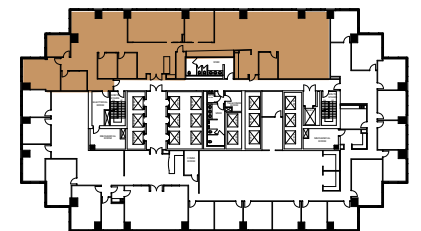

Suite 1750

6,513 RSF

BANK OF AMERICA
PLAZA

Philip J. Weber, CCIM, CPM

First Vice President
+1 813 380 8035
philip.weber@cbre.com

Barry Hanerfeld

Senior Vice President
+1 813 334 7561
barry.hanerfeld@cbre.com