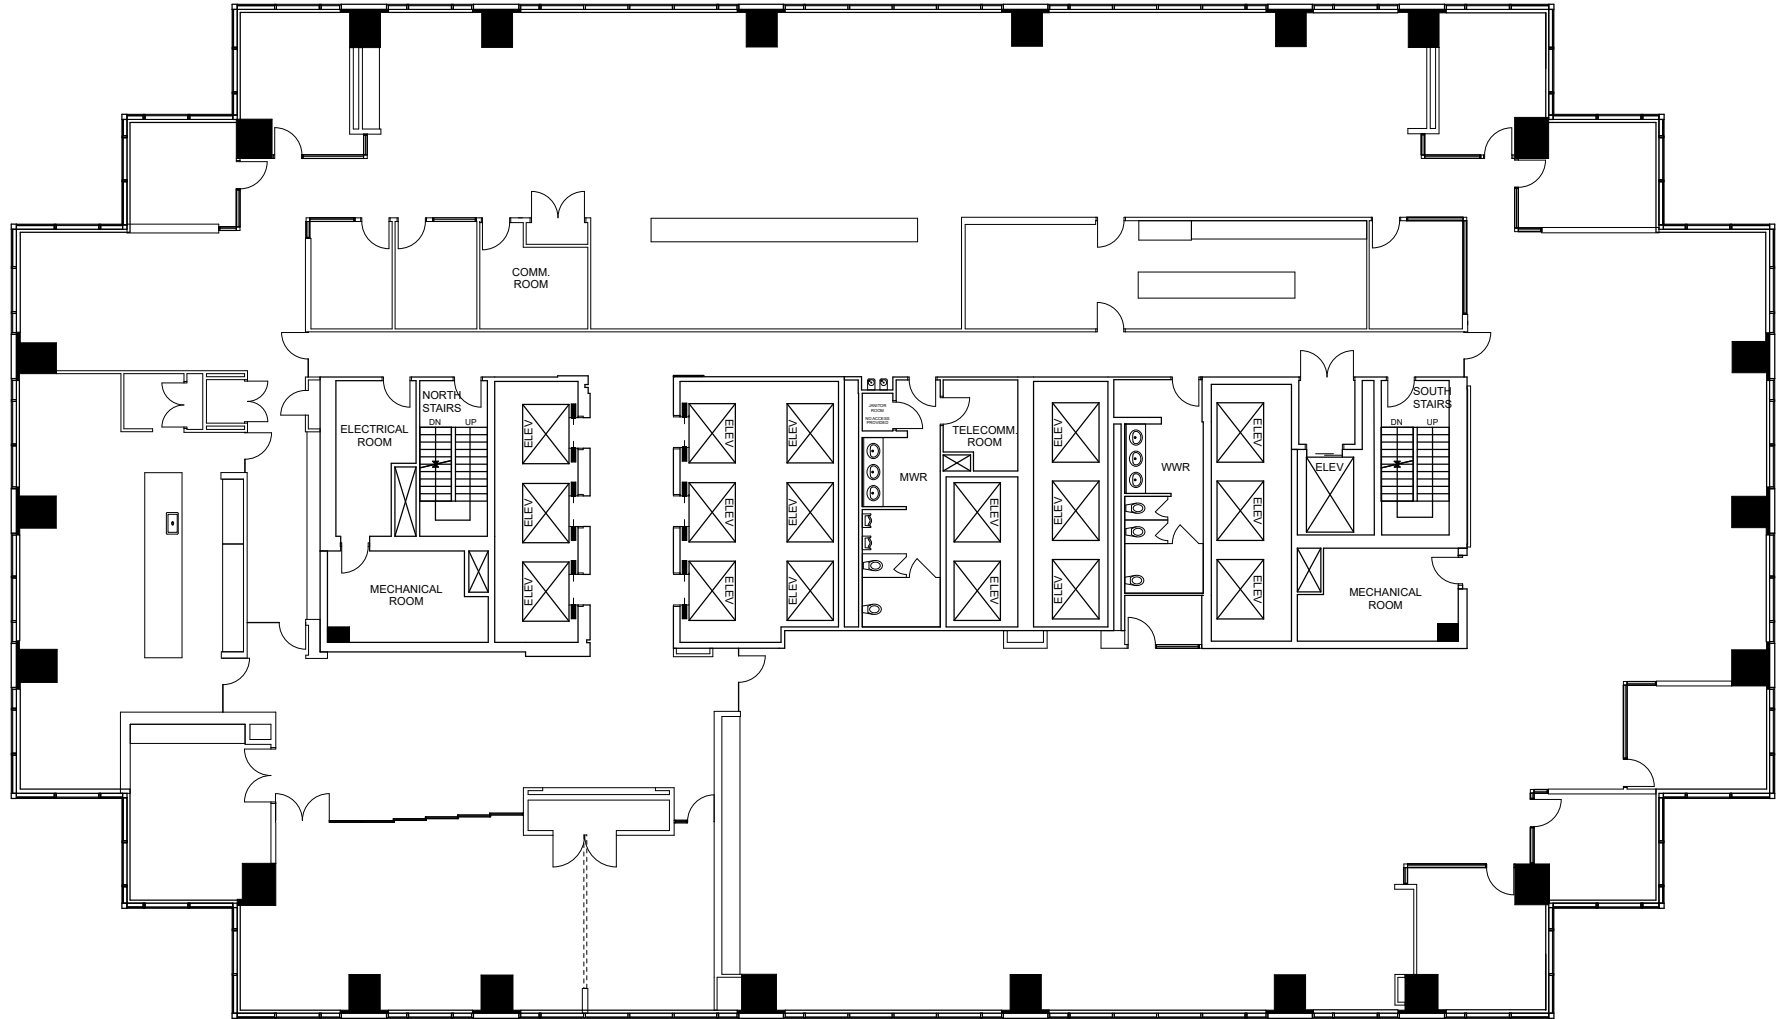

Suite 1500

20,195 RSF

BANK OF AMERICA
PLAZA

Philip J. Weber, CCIM, CPM

First Vice President

+1 813 380 8035

philip.weber@cbre.com

Barry Hanerfeld