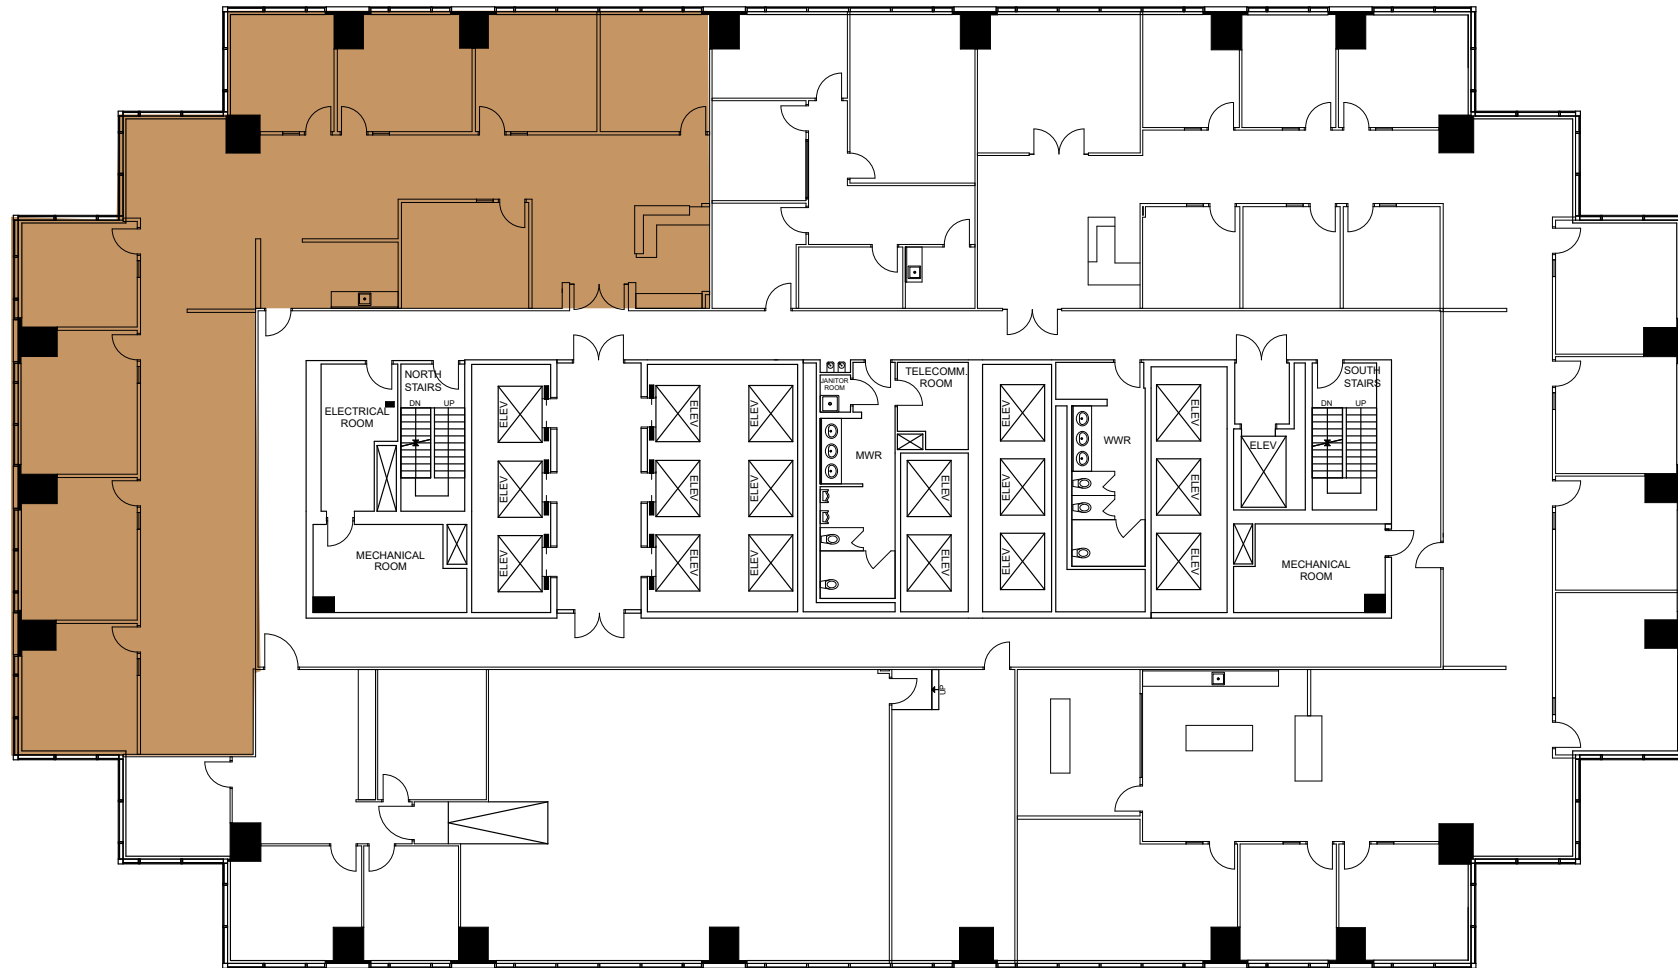

Suite 1150

5,512 RSF

BANK OF AMERICA
PLAZA

Philip J. Weber, CCIM, CPM

First Vice President

+1 813 380 8035

philip.weber@cbre.com

Barry Hanerfeld